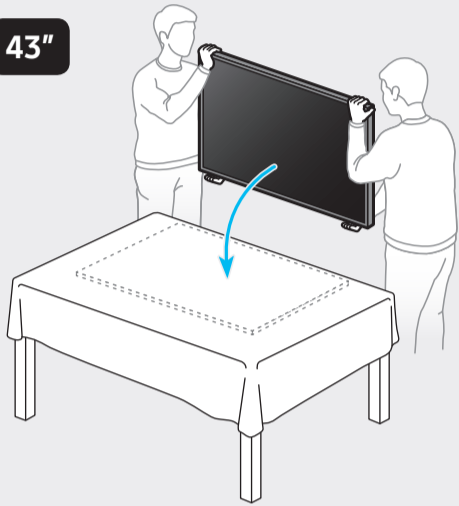

	A	B	C	D	E	F	G	H
BE43A**	963.9 mm (96.39 cm)	558.9 mm (55.89 cm)	59.6 mm (5.96 cm)	627.8 mm (62.78 cm)	192.5 mm (19.25 cm)	1079 cm	8.1 kg	8.3 kg
BE50A**	1116.8 mm (111.68 cm)	644.2 mm (64.42 cm)	59.9 mm (5.99 cm)	719.1 mm (71.91 cm)	250.2 mm (25.02 cm)	125.7 cm	11.4 kg	11.6 kg
BE55A**	1230.5 mm (123.05 cm)	707.2 mm (70.72 cm)	59.9 mm (5.99 cm)	783.3 mm (78.33 cm)	250.2 mm (25.02 cm)	138.7 cm	13.9 kg	14.2 kg

*: 0-9, A-Z

	VESA A x B (mm)	C (mm)	D x 4
BE43A**	200 x 200	20-22	M8
BE50A**			
BE55A**			

*: 0-9, A-Z

SAMSUNG

QUICK SETUP GUIDE

BN68-12304F-00

43"
-
50"

55"

		USB +C
		OPTICAL
		HDMI (eARC)
		HDMI
		LAN
		ANT

1

43"

50" - 55"

2

3

43"

50" - 55"