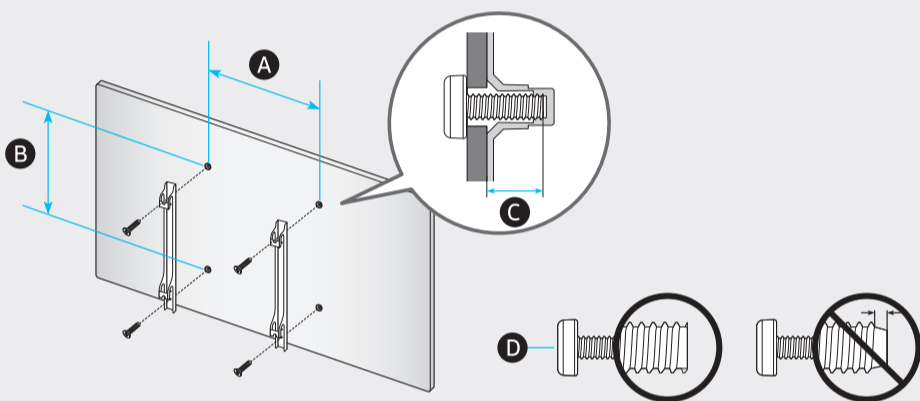

	A	B	C	D	E	F	G	H
BE43A**	963.9 mm (96.39 cm)	558.9 mm (55.89 cm)	59.6 mm (5.96 cm)	627.8 mm (62.78 cm)	192.5 mm (19.25 cm)	1079 cm	8.1 kg	8.3 kg
BE50A**	1116.8 mm (111.68 cm)	644.2 mm (64.42 cm)	59.9 mm (5.99 cm)	719.1 mm (71.91 cm)	250.2 mm (25.02 cm)	125.7 cm	11.4 kg	11.6 kg
BE55A**	1230.5 mm (123.05 cm)	707.2 mm (70.72 cm)	59.9 mm (5.99 cm)	783.3 mm (78.33 cm)	250.2 mm (25.02 cm)	138.7 cm	13.9 kg	14.2 kg

*: 0-9, A-Z

	VESA A x B (mm)	C (mm)	D x 4
BE43A**	200 x 200	20-22	M8
BE50A**			
BE55A**			

*: 0-9, A-Z

SAMSUNG

QUICK SETUP GUIDE

BN68-12304F-00

43"
-
50"

55"