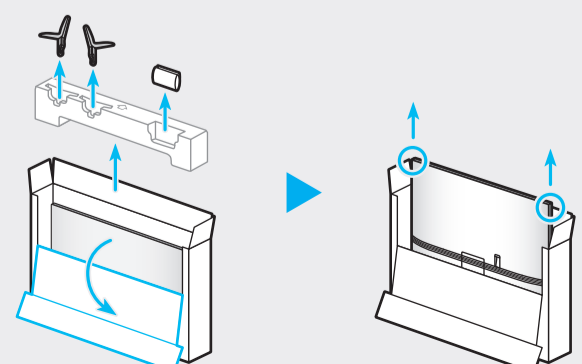

	A	B	C	D	E	F	G	H
BE43A**	963.9 mm (96.39 cm)	558.9 mm (55.89 cm)	59.6 mm (5.96 cm)	627.8 mm (62.78 cm)	192.5 mm (19.25 cm)	1079 cm	8.1 kg	8.3 kg
BE50A**	1116.8 mm (111.68 cm)	644.2 mm (64.42 cm)	59.9 mm (5.99 cm)	719.1 mm (71.91 cm)	250.2 mm (25.02 cm)	125.7 cm	11.4 kg	11.6 kg
BE55A**	1230.5 mm (123.05 cm)	707.2 mm (70.72 cm)	59.9 mm (5.99 cm)	783.3 mm (78.33 cm)	250.2 mm (25.02 cm)	138.7 cm	13.9 kg	14.2 kg

*: 0-9, A-Z

	VESA A x B (mm)	C (mm)	D x 4
BE43A**	200 x 200	20-22	M8
BE50A**			
BE55A**			

*: 0-9, A-Z

SAMSUNG

QUICK SETUP GUIDE

BN68-12304F-00

43"
-
50"

55"

		USB +C
		OPTICAL
		HDMI (eARC)
		HDMI
		LAN
		ANT

1

43"

50" - 55"

2

3

43"

50" - 55"