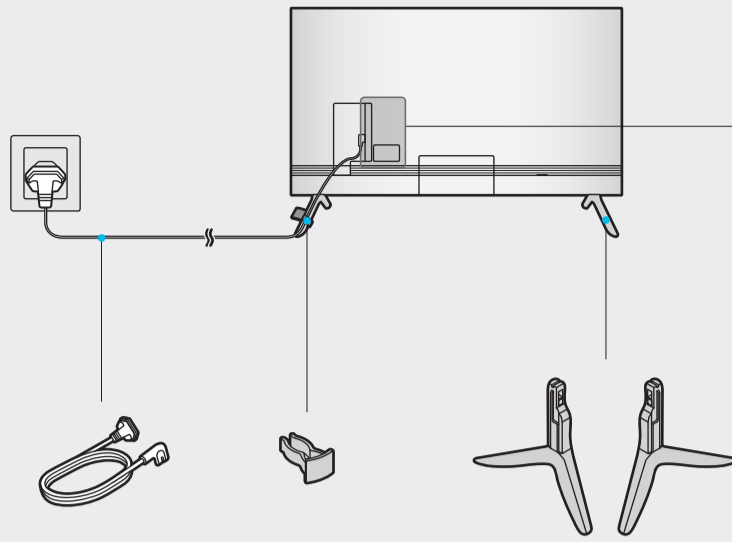

	A	B	C	D	E	F	G	H
BE43A**	963.9 mm (96.39 cm)	558.9 mm (55.89 cm)	59.6 mm (5.96 cm)	627.8 mm (62.78 cm)	192.5 mm (19.25 cm)	1079 cm	8.1 kg	8.3 kg
BE50A**	1116.8 mm (111.68 cm)	644.2 mm (64.42 cm)	59.9 mm (5.99 cm)	719.1 mm (71.91 cm)	250.2 mm (25.02 cm)	125.7 cm	11.4 kg	11.6 kg
BE55A**	1230.5 mm (123.05 cm)	707.2 mm (70.72 cm)	59.9 mm (5.99 cm)	783.3 mm (78.33 cm)	250.2 mm (25.02 cm)	138.7 cm	13.9 kg	14.2 kg

*: 0-9, A-Z

	VESA A x B (mm)	C (mm)	D x 4
BE43A**	200 x 200	20-22	M8
BE50A**			
BE55A**			

*: 0-9, A-Z

SAMSUNG

QUICK SETUP GUIDE

BN68-12304F-00

43"
-
50"

55"

		USB +C
		OPTICAL
		HDMI (eARC)
		HDMI
		LAN
		ANT

1

43"

50" - 55"

2

3

43"

50" - 55"