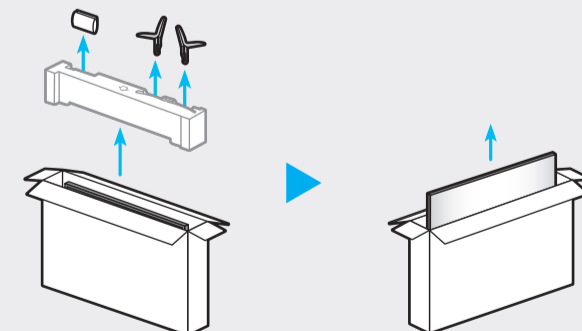

	A	B	C	D	E	F	G	H
BE43A**	963.9 mm (96.39 cm)	558.9 mm (55.89 cm)	59.6 mm (5.96 cm)	627.8 mm (62.78 cm)	192.5 mm (19.25 cm)	1079 cm	8.1 kg	8.3 kg
BE50A**	1116.8 mm (111.68 cm)	644.2 mm (64.42 cm)	59.9 mm (5.99 cm)	719.1 mm (71.91 cm)	250.2 mm (25.02 cm)	125.7 cm	11.4 kg	11.6 kg
BE55A**	1230.5 mm (123.05 cm)	707.2 mm (70.72 cm)	59.9 mm (5.99 cm)	783.3 mm (78.33 cm)	250.2 mm (25.02 cm)	138.7 cm	13.9 kg	14.2 kg

*: 0-9, A-Z

	VESA A x B (mm)	C (mm)	D x 4
BE43A**	200 x 200	20-22	M8
BE50A**			
BE55A**			

*: 0-9, A-Z

SAMSUNG

QUICK SETUP GUIDE

BN68-12304F-00

43"
-
50"

55"

		USB +C
		OPTICAL
		HDMI (eARC)
		HDMI
		LAN
		ANT

1

43"

50" - 55"

2

3

43"

50" - 55"