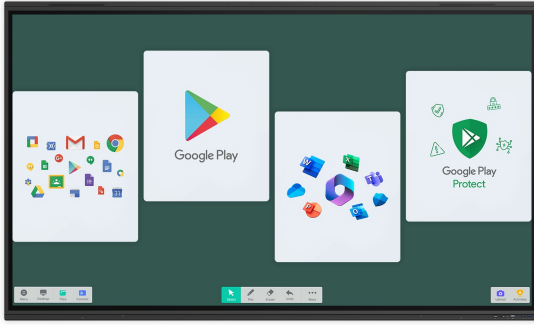

INFORMATION

75" Interactive 4K UHD Touchscreen elevating interactive collaboration

The TE7512MIS-B4AG is an exceptional 4K UHD interactive display designed by iiyama to enhance collaboration, communication, and engagement. With key features like Zero Airgap LCD DLED screen eliminating parallax, accurate PureTouch-IR, iiWare 13E with Android 14, WiFi and the iiyama DMS (Device management System), this display transforms the way you engage with content, making it an indispensable tool for modern workspaces and educational settings.

Boasting a new 4K Interface with User Profiles for simple login and access to your very own bespoke application and Cloud Drives or harmonize with your existing estate and unleash the true power of Windows and Office applications. iiyama TE7512MIS-B4AG becomes a highly personalised & flexible device within a busy hybrid environment for multiple users.

Share wirelessly more easily than ever before with [iiyama Share](#) and [EShare](#) app, bringing effortless ideation and efficient collaboration in your enterprise or school. This affordable display transforms the modern workplaces, educational institutions, dynamic meeting spaces and beyond. Elevate your interactive experience with the iiyama TE12 SERIES displays and embrace the future of visual communication.

iiyama Share

Connect up to 9 devices and easily share, stream and edit content from your device to your interactive display and vice versa, back to your laptop, tablet or phone. iiyama Share supports AirPlay, Chromecast and Miracast.